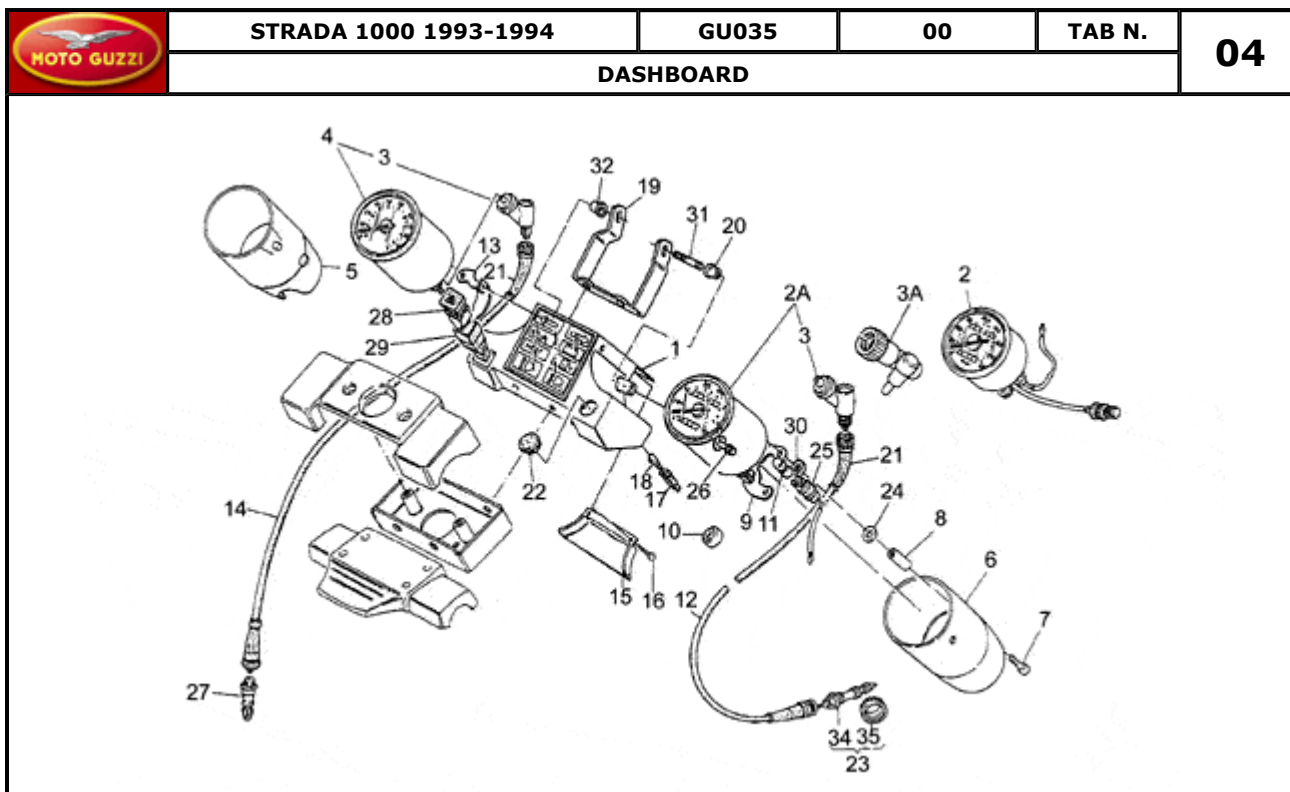

Pos.	Description	Year	I_M	Country	Version	Code	Q.ty	P.Cod.
1	Dashboard box assy.	-	-	-	-	GU23760010	1	
2	Speedometer Mhp	-	-	USA	-	w.	GU14761570	1
	Speedometer	-	-	-	-	-	GU17761560	1
	Speedometer	-	-	USA	-	gg	GU23762470	1
3	Gear 90°	-	-	-	-	-	GU17768360	2
	Gear 60°	-	-	-	-	-	GU23768310	2
4	Tachometer	-	-	USA	NA	gg	GU23767270	1
	Tachometer	-	-	USA	-	w.	GU14767270	1
	Tachometer	-	-	-	-	-	GU17767260	1
5	Rev counter container	-	-	-	-	-	GU30761980	1
6	Speedometer container	-	-	-	-	-	GU30762080	1
7	Screw	-	-	-	-	-	GU98622214	2
8	Spacer	-	-	-	-	-	GU23765110	2
9	Speedometer fixing plate	-	-	-	-	-	GU28764933	1
10	Rubber spacer	-	-	-	-	-	GU17765560	4
11	Lamp 12V 3W	-	-	-	-	-	GU17762150	2
12	Speedometer transmission	-	-	-	-	-	GU28760410	1
13	Plate	-	-	-	-	-	GU23766510	1
14	Rev counter transmission	-	-	-	-	-	GU23768110	1
15	Lower cover	-	-	-	-	-	GU29765250	1
16	Self-tap screw	-	-	-	-	-	GU99210210	2
17	Lampholder	-	-	-	-	-	GU19768680	8
18	Lamp 12V-1,2W	-	-	-	-	-	GU93450140	8
19	U-bolt	-	-	-	-	-	GU31764165	1
20	Spacer	-	-	-	-	-	GU23766911	1
21	Sheath	-	-	-	-	-	GU17762200	2
22	Plug	-	-	-	-	-	GU93180105	1
23	Gear Z5/11	-	-	-	-	-	GU14762510	1
24	Washer	-	-	-	-	-	GU95100060	2
25	Lampholder	-	-	-	-	-	GU28760633	2
26	Reset button	-	-	-	-	-	GU19762810	1
27	Gear Z=14	-	-	-	-	-	GU14769200	1
28	Turn indicator switch	-	-	-	-	-	GU28745761	1