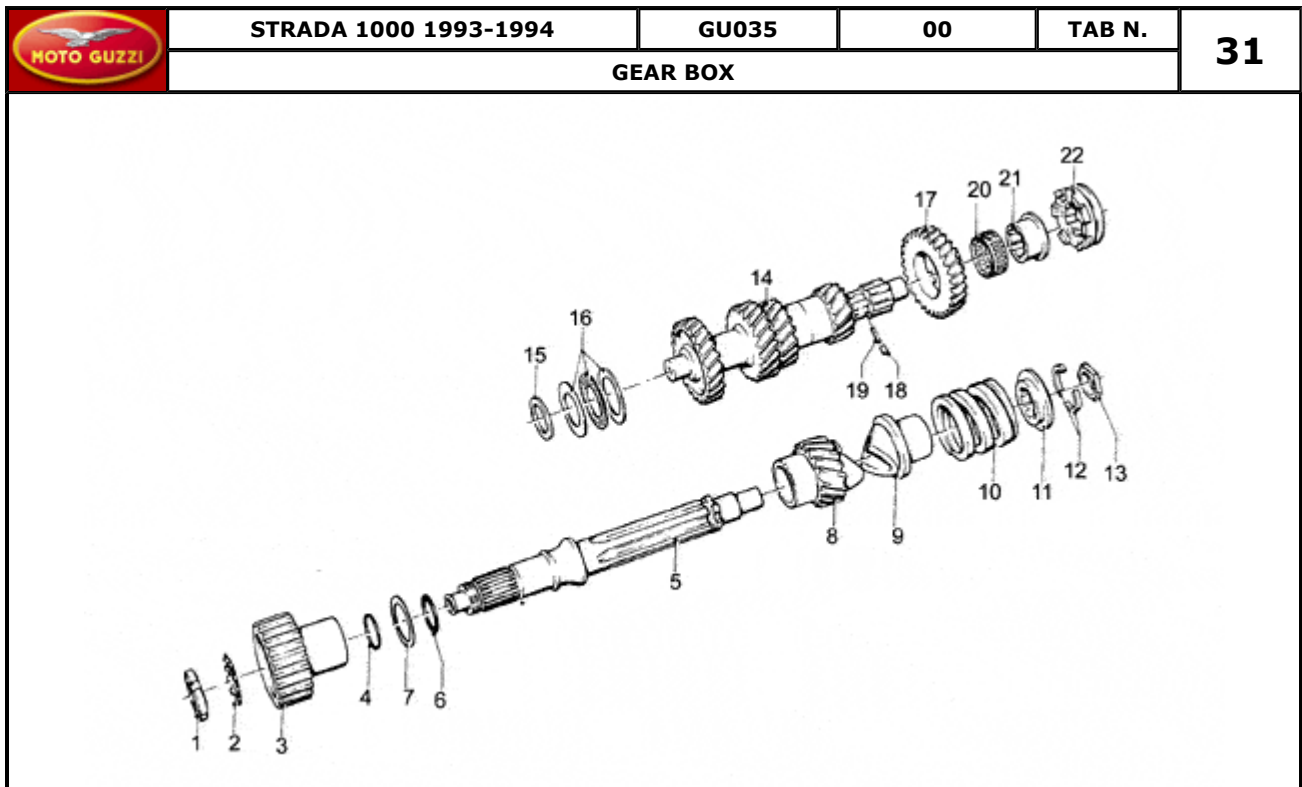

Pos.	Description	Year	I_M_	Country	Version	Code	Q.ty	P.Cod.
1	Ring nut	-	-	-	-	GU93601022	1	
2	Washer 22x20x3,9	-	-	-	-	GU95028022	1	
3	Clutch gear	-	-	-	-	GU30081810	1	
4	O-ring 23,52x1,78	-	-	-	-	GU90706235	1	
5	Clutch shaft	-	-	-	-	GU14210702	1	
6	O-ring 20,24X2,62	-	-	-	-	GU90706203	1	
7	Oil-spreading washer 25,1x36x0,5	-	-	-	-	GU14218401	1	
8	Gear Z=17	-	-	-	-	GU14211110	1	
9	Hose	-	-	-	-	GU14211201	1	
10	Belleville spring	-	-	-	-	GU13211500	1	
11	Disc	-	-	-	-	GU14211600	1	
12	Half ring	-	-	-	-	GU12211700	2	
13	Spacer	-	-	-	-	GU14219401	1	
14	Primary gear shaft	-	-	-	-	GU14210513	1	
15	Thrust washer sp.2	-	-	-	-	GU18211050	1	
	Thrust washer sp.2,1	-	-	-	-	GU18211051	1	
	Thrust washer sp.2,2	-	-	-	-	GU18211052	1	
	Thrust washer sp.2,4	-	-	-	-	GU18211054	1	
16	Roller bearing	-	-	-	-	GU92258525	1	
17	Gear 5a Z=28	-	-	-	-	GU14212013	1	
18	Roller	-	-	-	-	GU92296750	1	
19	Spring	-	-	-	-	GU94321051	1	
20	Roller cage 30x35x13	-	-	-	-	GU92251030	1	
21	Bush 5a AP	-	-	-	-	GU14212210	1	
22	Sliding sleeve 5a	-	-	-	-	GU14231510	1