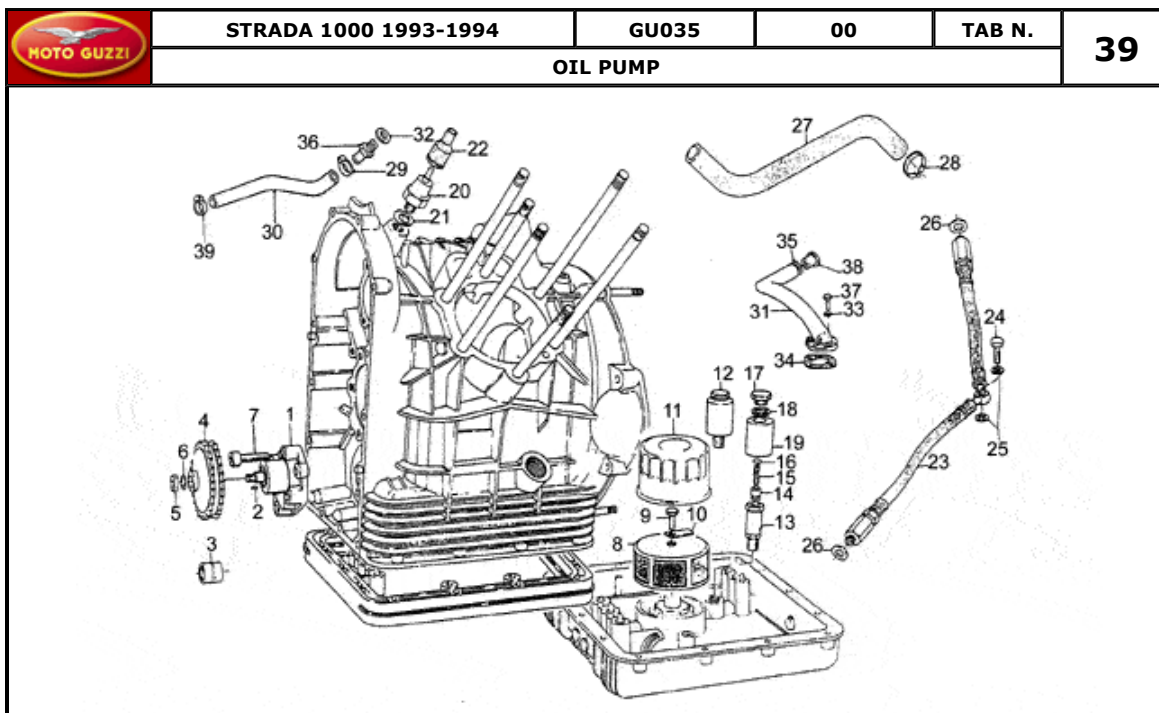

Pos.	Description	Year	I_M	Country	Version	Code	Q.ty	P.Cod.
1	Oil pump	-	-	-	-	GU30146400	1	
2	Transmission key	-	-	-	-	GU13148300	1	
3	Roller bearing 10x22x20	-	-	-	-	GU92252210	1	
4	Oil pump gear	-	-	-	-	GU30147700	1	
5	Nut	-	-	-	-	GU92602308	1	
6	Spring washer	-	-	-	-	GU95120085	1	
7	Screw M8X30	-	-	-	-	GU98622430	4	
8	Oil filter	-	-	-	-	GU14152200	1	
9	Hex screw M6X16	-	-	-	-	GU98054316	1	
10	Plate	-	-	-	-	GU95187006	1	
11	Oil filter 61 mm	-	-	-	-	GU14153000	1	
12	Oil valve cpl.	-	-	-	-	GU14158200	1	
13	Valve body	-	-	-	-	GU10158701	1	
14	Piston	-	-	-	-	GU12150900	1	
15	Valve spring	-	-	-	-	GU94321072	1	
16	Bottom	-	-	-	-	GU12150700	1	
17	Plug	-	-	-	-	GU12159000	1	
18	Washer 14,5X20X1	-	-	-	-	GU95100523	0	
19	Cup	-	-	-	-	GU14158800	1	
20	Pressure sensor	-	-	-	-	GU17768750	1	
21	Gasket 12,25	-	-	-	-	GU12006400	1	
22	Cap	-	-	-	-	GU12717600	1	
23	Pipe	-	-	-	-	GU14153660	1	
24	Screw	-	-	-	-	GU95990037	5	
25	Gasket 8,25x15x1	-	-	-	-	GU12154200	2	
26	Gasket	-	-	-	-	GU25656102	2	
27	Pipe	-	-	-	-	GU28157450	1	
28	Hose clamp	-	-	-	-	GU28157850	1	
29	Hose clamp	-	-	-	-	GU93305017	2	
30	Pipe	-	-	-	-	GU00823942070	1	
31	Breather pipe	-	-	-	-	GU28007250	1	
32	Gasket	-	-	-	-	GU25656102	2	
33	Washer 6,5x11x2	-	-	-	-	GU95120065	2	
34	Gasket	-	-	-	-	GU12007600	1	
35	Stop ring	-	-	-	-	GU65061300	1	
36	Union	-	-	-	-	GU28153960	2	
37	Hex screw M6X20	-	-	-	-	GU98054320	2	
38	Oil breather valve	-	-	-	-	GU28150560	1	
39	Hose clamp	-	-	-	-	GU28157950	2