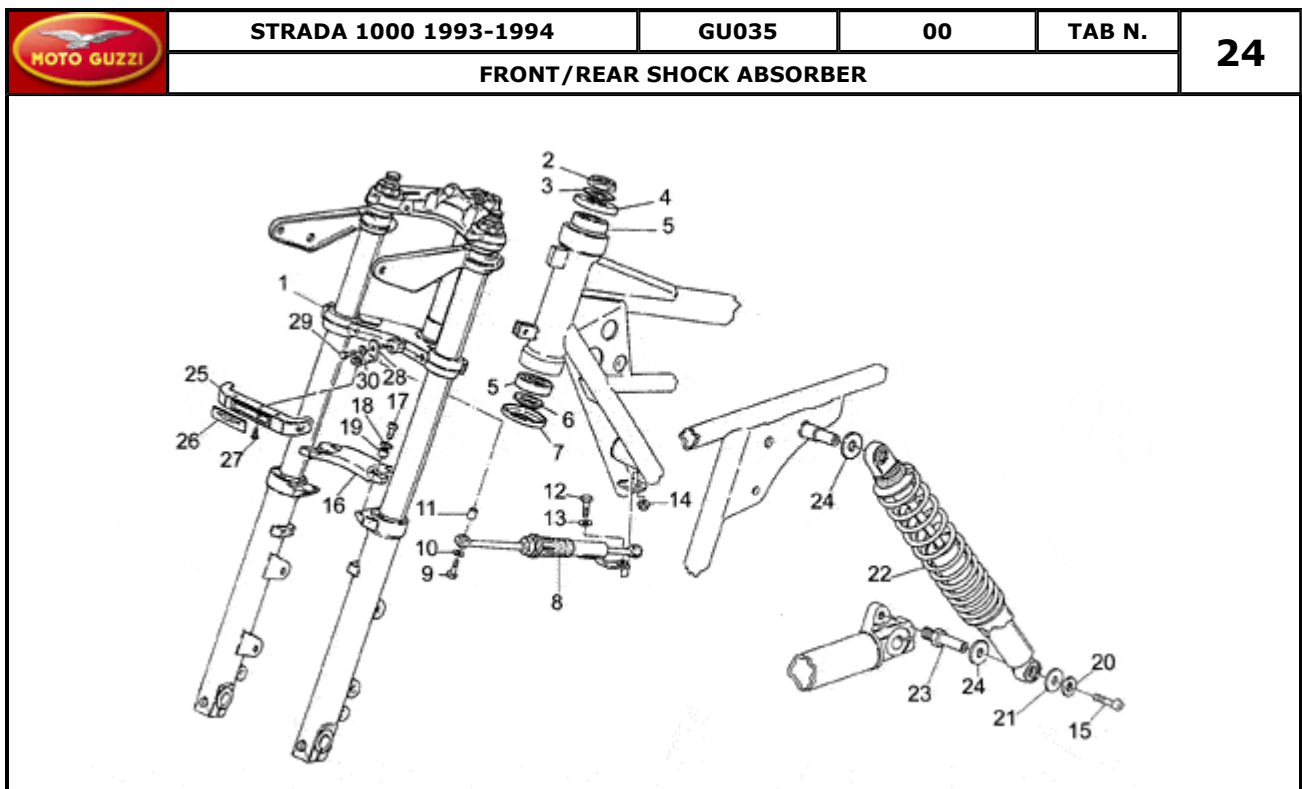

Pos.	Description	Year	I_M	Country	Version	Code	Q.ty	P.Cod.
1	Front fork, polished	-	-	-	-	GU30490280	1	
2	Plug	-	-	-	-	GU18513460	1	
3	Stem plug washer	-	-	-	-	GU18513560	1	
4	Cup	-	-	-	-	GU14494600	1	
5	Tap.roller bearing	-	-	-	-	GU92249225	2	
6	Clearance washer	-	-	-	-	GU14516700	1	
7	Dust cover	-	-	-	-	GU14517000	1	
8	Steering shock absorber	-	-	-	-	GU17530260	1	
9	Screw	-	-	-	-	GU98052330	1	
10	Washer 6,4x12x1,2	-	-	-	-	GU95100141	1	
11	Spacer	-	-	-	-	GU91180605	1	
12	Hex screw M6X20	-	-	-	-	GU98054320	1	
13	Washer	-	-	-	-	GU95000206	1	
14	Nut M6x1	-	-	-	-	GU92630106	1	
15	Screw	-	-	-	-	GU98230816	4	
16	Stabilization plate	-	-	-	-	GU29436650	1	
17	Screw	-	-	-	-	GU98230816	4	
18	O-ring	-	-	-	-	GU90706092	8	
19	Bush	-	-	-	-	GU29436450	4	
20	Spring washer 8x15x0,3	-	-	-	-	GU61270300	4	
21	Washer	-	-	-	-	GU95100239	4	
22	Rear shock absorber	-	-	-	-	GU28550240	2	
23	Pin	-	-	-	-	GU29541850	1	
24	Washer	-	-	-	-	GU95100535	4	
25	Guard	-	-	-	-	GU29751350	1	
26	Trademark sticker	-	-	-	-	GU28769533	1	
27	Screw	-	-	-	-	GU28576047	1	
28	Clamp	-	-	-	-	GU29578800	1	
29	Hex screw M6X16	-	-	-	-	GU98054316	1	
30	Washer	-	-	-	-	GU95001206	1