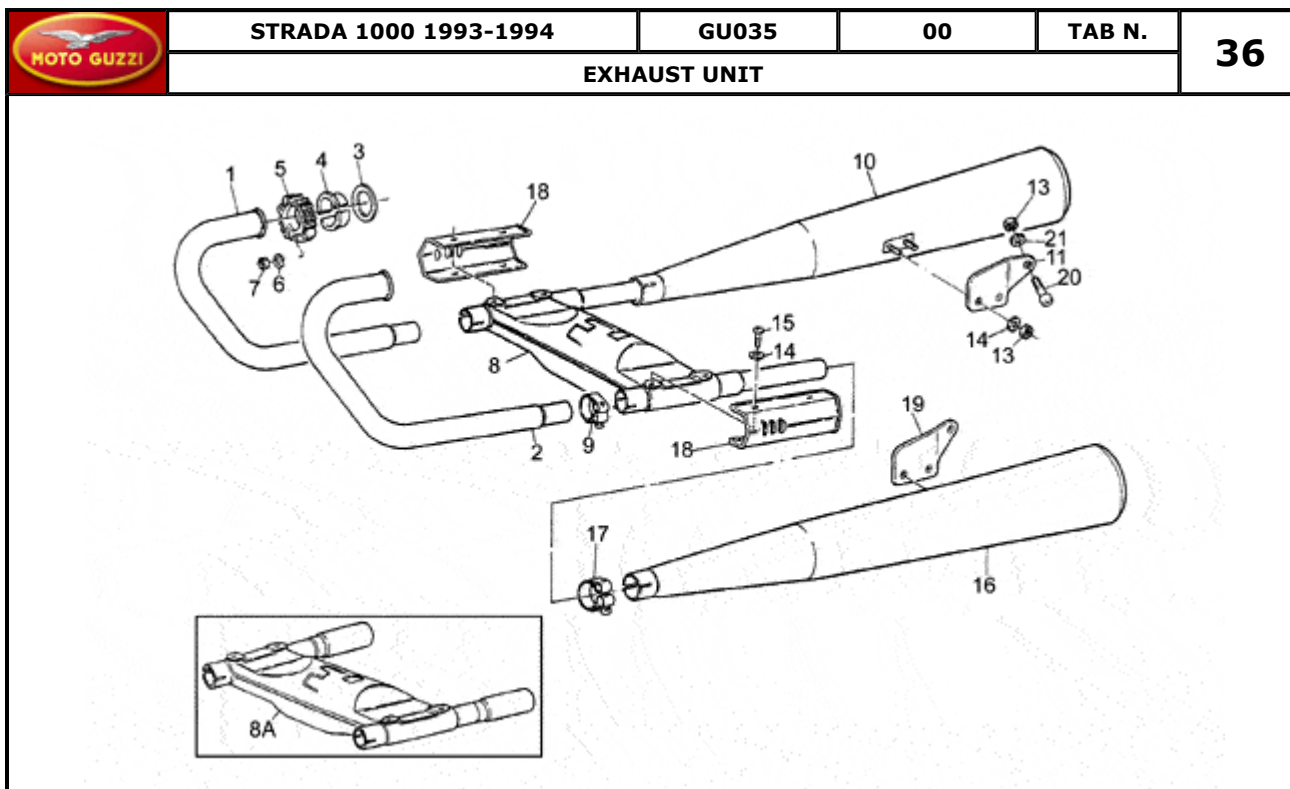

Pos.	Description	Year	I_M	Country	Version	Code	Q.ty	P.Cod.
1	RH exhaust pipe	-	-	-	-	GU29120950	1	
2	LH exhaust pipe	-	-	-	-	GU29120951	1	
3	Gasket	-	-	-	-	GU90718370	0	
4	Spacer	-	-	-	-	GU14121200	2	
5	Flange	-	-	-	-	GU17121061	2	
6	Washer 8,4X13X0,8	-	-	-	-	GU14615901	4	
7	Nut	-	-	-	-	GU92781081	4	
8	Expansion chamber C295	-	-	-	-	GU30123910	1	
	Expansion chamber	-	-	CH	-	GU30123935	1	
9	Hose clamp	-	-	-	-	GU14126900	2	
10	RH silencer	-	-	-	-	GU29123000	1	
	RH silencer S17	-	-	CH	-	GU17123062	1	
11	Plate	-	-	-	-	GU28128633	1	
13	Nut	-	-	-	-	GU92630508	6	
14	Spring washer 8x15x0,3	-	-	-	-	GU61270300	12	
15	Screw	-	-	-	-	GU98230610	4	
16	LH silencer S17	-	-	CH	-	GU17122962	1	
	LH silencer	-	-	-	-	GU29122900	1	
17	Hose clamp	-	-	-	-	GU14123400	2	
18	Protection	-	-	-	-	GU28121979	2	
19	Plate	-	-	-	-	GU28128733	1	
20	Screw	-	-	-	-	GU98822425	2	
21	Washer	-	-	-	-	GU95001208	2