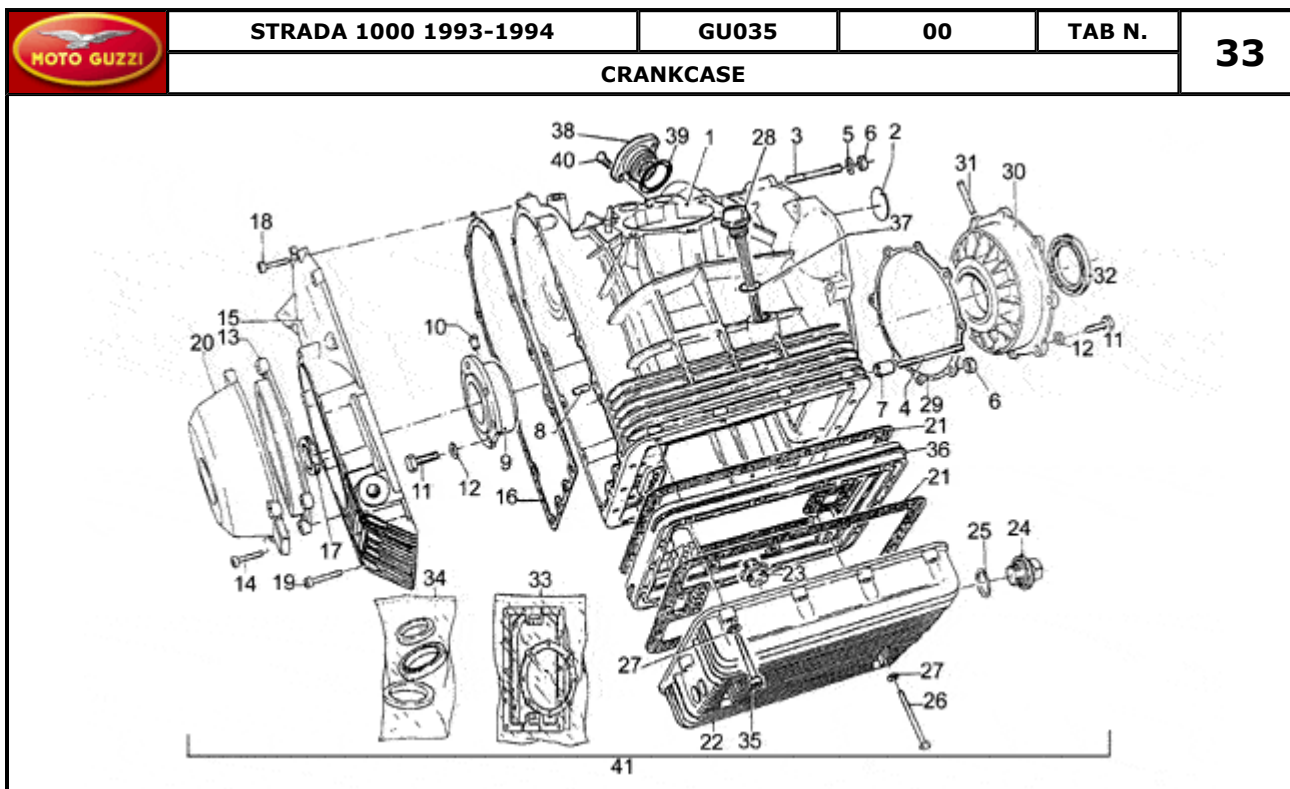

Pos.	Description	Year	I_M	Country	Version	Code	Q.ty	P.Cod.
1	Crankcase, blank	-	-	-	DX	GU29000740	1	
	Crankcase	-	-	-	MT	GU14000765	1	
2	Disc	-	-	-	-	GU12003900	1	
3	Stud bolt M8X66	-	-	-	-	GU96508066	4	
4	Stud bolt M8x75	-	-	-	-	GU96508075	2	
5	Washer	-	-	-	-	GU95004208	5	
6	Nut M8X1,25	-	-	-	-	GU92602208	6	
7	Coupling bush	-	-	-	-	GU12018900	2	
8	Pin	-	-	-	-	GU95512081	2	
9	Flange min.0,2 mm	-	-	-	-	GU14011901	1	
	Complete flange	-	-	-	std	GU14011900	1	
10	Pin	-	-	-	-	GU12012200	1	
11	Screw M8X25	-	-	-	-	GU98054425	14	
12	Spring washer 8x15x0,3	-	-	-	-	GU61270300	14	
13	Flange	-	-	-	-	GU18001150	1	
14	Screw	-	-	-	-	GU98310630	4	
15	Timing system cover	-	-	-	-	GU14001400	1	
16	Cover gasket	-	-	-	-	GU12001200	1	
17	Gasket ring 28x38x7	-	-	-	-	GU90402840	1	
18	Hex socket screw M6X25	-	-	-	-	GU98622325	8	
19	Screw M6X35	-	-	-	-	GU98620335	6	
20	Cover	-	-	-	-	GU18001650	1	
21	Sump gasket	-	-	-	-	GU14003600	2	
22	Engine oil sump, blank	-	-	-	-	GU14003501	1	
23	Oil filter union 61 mm	-	-	-	-	GU14003800	1	
24	Oil unload plug	-	-	-	-	GU12003702	1	
25	Gasket 20,1x28x2	-	-	-	-	GU95100709	1	
26	Screw	-	-	-	-	GU98052390	4	
27	Washer 6,15x11x0,8	-	-	-	-	GU95004206	18	
28	Oil plug	-	-	-	-	GU30004910	1	
29	Gasket	-	-	-	-	GU12011800	1	
30	Flange min.0,6 mm	-	-	-	-	GU12011403	1	
	Complete flange	-	-	-	std	GU12011400	1