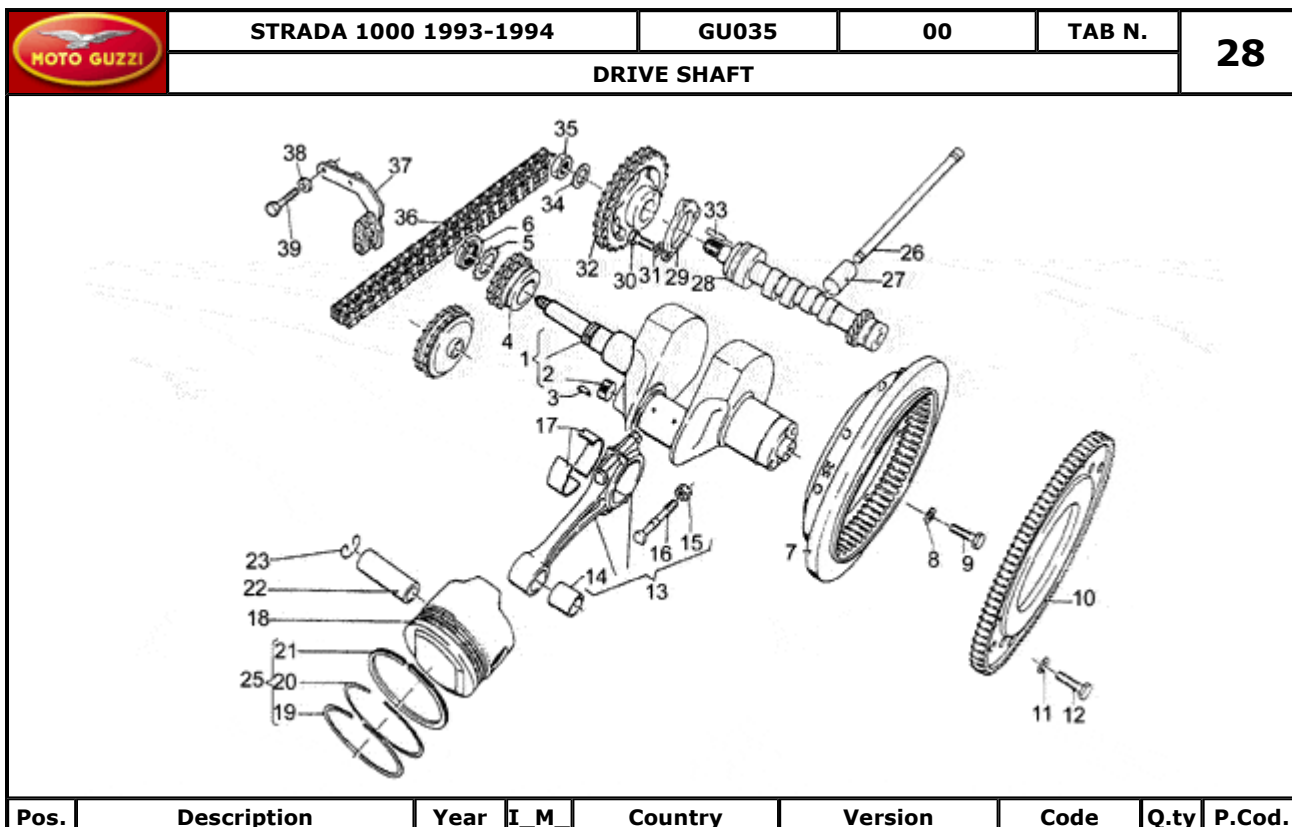

Pos.	Description	Year	I_M	Country	Version	Code	Q.ty	P.Cod.
1	Drive shaft	-	-	-	-	GU29064261	1	
2	Plug	-	-	-	-	GU12065400	1	
3	Transmission key	-	-	-	-	GU91702355	1	
4	Pinion	-	-	-	-	GU14072001	1	
5	Safety washer	-	-	-	-	GU95028025	1	
6	Ring nut	-	-	-	-	GU93601026	1	
7	Flywheel	-	-	-	MT	GU17067050	1	
	Flywheel	-	-	-	DX	GU29067040	1	
8	Washer 8,4X13X0,8	-	-	-	-	GU14615901	6	
9	Screw M8X25	-	-	-	-	GU12067701	6	
10	Chain ring	-	-	-	-	GU17067900	1	
11	Washer 8,4X13X0,8	-	-	-	-	GU14615901	8	
12	Hex screw M8X20	-	-	-	-	GU98054420	8	
13	Connecting rod	-	-	-	-	GU30061500	2	
14	Bush	-	-	-	-	GU91112127	2	
15	Self-locking nut	-	-	-	-	GU92731090	4	
16	Screw	-	-	-	-	GU30062200	4	
17	Bearing half-shell 0,508 mm	-	-	-	MM2	GU30062002	4	
	Bearing half-shell	-	-	-	std	GU30062000	4	
	Bearing half-shell 0,254 mm	-	-	-	MM1	GU30062001	4	
	Bearing half-shell 0,762 mm	-	-	-	MM3	GU30062003	4	
18	Piston	-	-	-	-	GU30060410	2	
19	Piston ring	-	-	-	-	GU14060760	2	
20	Piston ring	-	-	-	-	GU18060950	2	
21	Oil scraper ring	-	-	-	-	GU14061060	2	
22	Piston pin	-	-	-	-	GU28061260	2	
23	Stop ring	-	-	-	-	GU27061385	4	
25	Piston rings set	-	-	-	-	GU18060601	2	
26	Rocker arm rod	-	-	-	-	GU17045050	4	
27	Tappet	-	-	-	std	GU17045860	4	
28	Camshaft	-	-	-	-	GU14053301	1	
29	Flange	-	-	-	-	GU12054000	1	
30	Hex screw M6X20	-	-	-	-	GU98054320	3