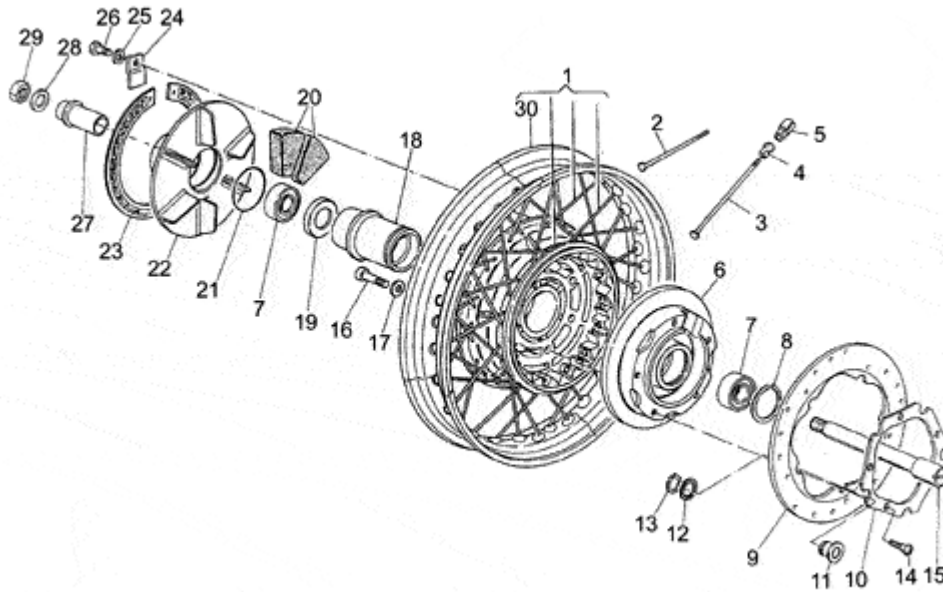

STRADA 1000 1993-1994	GU035	00	TAB N.	23
	REAR WHEEL, SPOKES				

Pos.	Description	Year	I_M	Country	Version	Code	Q.ty	P.Cod.
1	Rear wheel(complete)	-	-	-	-	GU28630633	1	
2	Short spoke	-	-	-	-	GU28631133	20	
3	Long spoke	-	-	-	-	GU28611633	20	
4	Nipple	-	-	-	-	GU28611733	40	
5	Counterweight 15 gr.	-	-	-	-	GU12616101	0	
	Counterweight 20 gr.	-	-	-	-	GU12616102	0	
	Counterweight 30 gr.	-	-	-	-	GU12616103	0	
6	Flange	-	-	-	-	GU30632460	1	
7	Ball bearing 20X47X14	-	-	-	-	GU92204220	2	
8	Circlip 47X50,5	-	-	-	-	GU90272047	1	
9	Brake disc	-	-	-	-	GU30635860	1	
10	Flange	-	-	-	-	GU30613760	1	
11	Bush	-	-	-	-	GU28613560	5	
12	Belleville spring	-	-	-	-	GU28618860	5	
13	Circlip	-	-	-	-	GU90271022	5	
14	Screw	-	-	-	-	GU30611460	5	
15	Rear wheel spindle	-	-	-	-	GU28633300	1	
16	Screw M8X30	-	-	-	-	GU98622430	6	
17	Washer 8,4X13X0,8	-	-	-	-	GU14615901	6	
18	Spacer	-	-	-	-	GU14634051	1	
19	Cup	-	-	-	-	GU17633550	1	
20	Rubber cush drive hub	-	-	-	-	GU01336800	12	
21	O-ring	-	-	-	-	GU90706490	1	
22	Flexible coupling disc	-	-	-	-	GU14335203	1	
23	Snap ring	-	-	-	-	GU14335303	1	
24	Plate	-	-	-	-	GU17335950	1	
25	Notched washer	-	-	-	-	GU95021106	1	
26	Screw	-	-	-	-	GU98054312	1	
27	Spacer	-	-	-	-	GU17634150	1	
28	Washer	-	-	-	-	GU14634400	1	
29	Nut M6X1,5	-	-	-	-	GU92602316	1	
30	Rear wheel	-	-	-	-	GU28630733	1